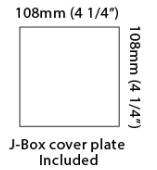

PROJECT	
TYPE	
SPECIFIER	
QUANTITY	
DATE	

DAU SINGLE SURFACE

D93041- : D93041-BAL

base number

1. To build a product code in our configurator select the specify button on the base model # product page
2. To build a manual product code on this datasheet choose from the options listed below in blue font and add the suffix to the base model #

GENERAL

Series: Dau
Subseries: Dau Single
Partner: Milan
Division: Design
Installation: Surface
Product Type: Wall Surface
Mounting Location: Wall
Light Distribution: Direct / Indirect

PHYSICAL

Shape: Cube
Length (mm): 80
Length (in): 3 1/8
Height (mm): 80
Depth (mm): 101
Height (in): 3 1/8
Depth (in): 4
Extension (mm): 101
Extension (in): 4
Weight (kg): 0.82
Weight (lbs): 1.81
Fixture Material: Extruded Aluminum

ELECTRICAL

Number of Lamps: 1
Lamp Type: LED Retrofit
Lamp Shape: T4
Bulb Included: Bulb Not Included
Total Output Wattage (W): 3.5
Max. Wattage Per Lamp (W): 3.5
Lamp Base: G9
Input Voltage (V): 120Vac Direct Line

RATINGS AND CERTIFICATIONS

Certified By: CSA Certified to UL and CSA Standards
IP rating: IP20