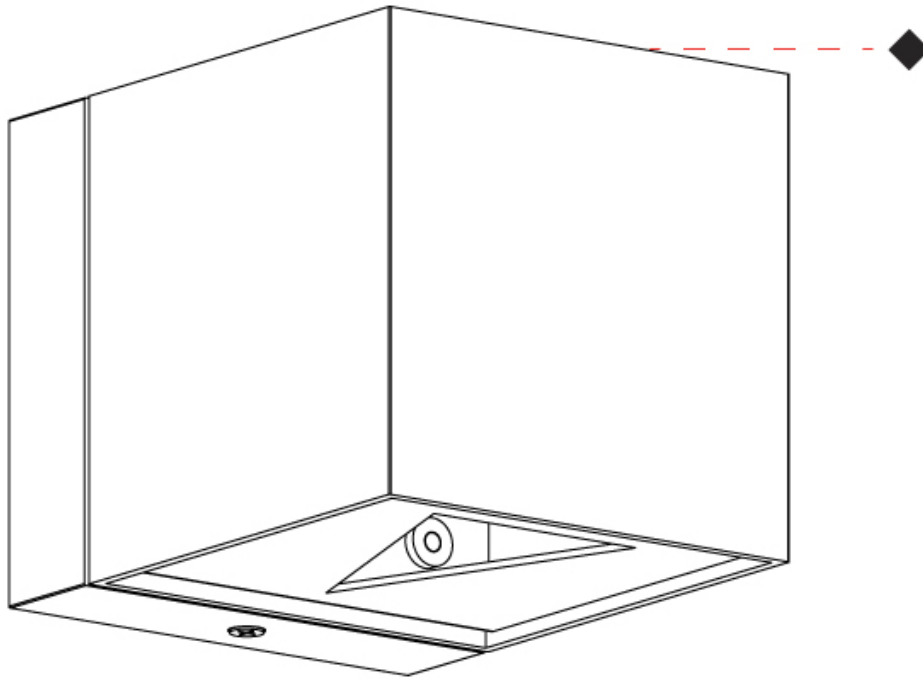

DAU SINGLE SURFACE

D93041- : D93041-BAL

PROJECT	_____
TYPE	_____
SPECIFIER	_____
QUANTITY	_____
DATE	_____

D